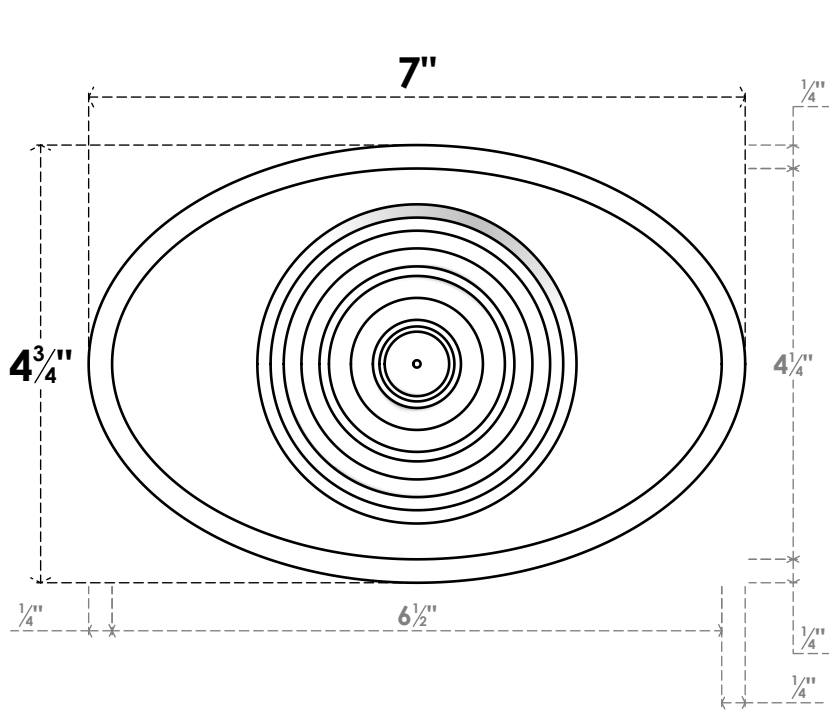

ROSP070X048X075DAL03

7"W X 4 3/4"H X 3/4"P STANDARD DALTON BULLSEYE ROSETTE WITH BEVELED EDGE, ARCHITECTURAL GRADE PVC

FRONT

SIDE

EKENA MILLWORK
2300 WEST MAIN ST.
CLARKSVILLE, TX 75426
TOLL FREE: 866-607-0453
WWW.EKENAMILLWORK.COM