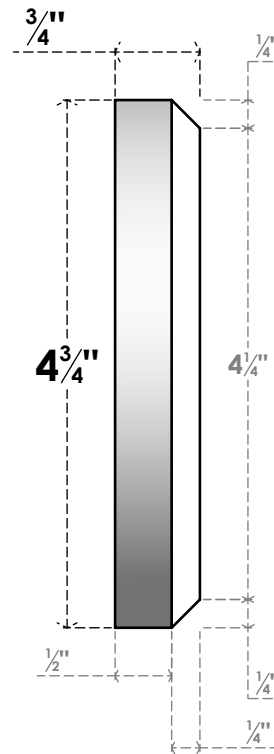

ROSP070X048X075DAL03

7"W X 4 3/4"H X 3/4"P STANDARD DALTON BULLSEYE ROSETTE WITH BEVELED EDGE, ARCHITECTURAL GRADE PVC

FRONT

SIDE

EKENA MILLWORK
2300 WEST MAIN ST.
CLARKSVILLE, TX 75426
TOLL FREE: 866-607-0453
WWW.EKENAMILLWORK.COM

NOTES

1. INSTALLATION TO BE COMPLETED IN ACCORDANCE WITH MANUFACTURER'S SPECIFICATIONS.
2. DRAWING MAY NOT BE TO SCALE
3. THIS DRAWING IS INTENDED FOR DESIGN AND PLANNING PURPOSES ONLY.
4. ALL INFORMATION CONTAINED HEREIN WAS CURRENT AT THE TIME OF DEVELOPMENT BUT MUST BE REVIEWED AND APPROVED BY THE PRODUCT MANUFACTURER TO BE CONSIDERED ACCURATE.
5. ARCHITECTURAL GRADE PVC PRODUCTS ARE MADE FROM EXPANDED CELLULAR PVC AND COME NATURALLY WHITE BUT MAY BE PAINTED